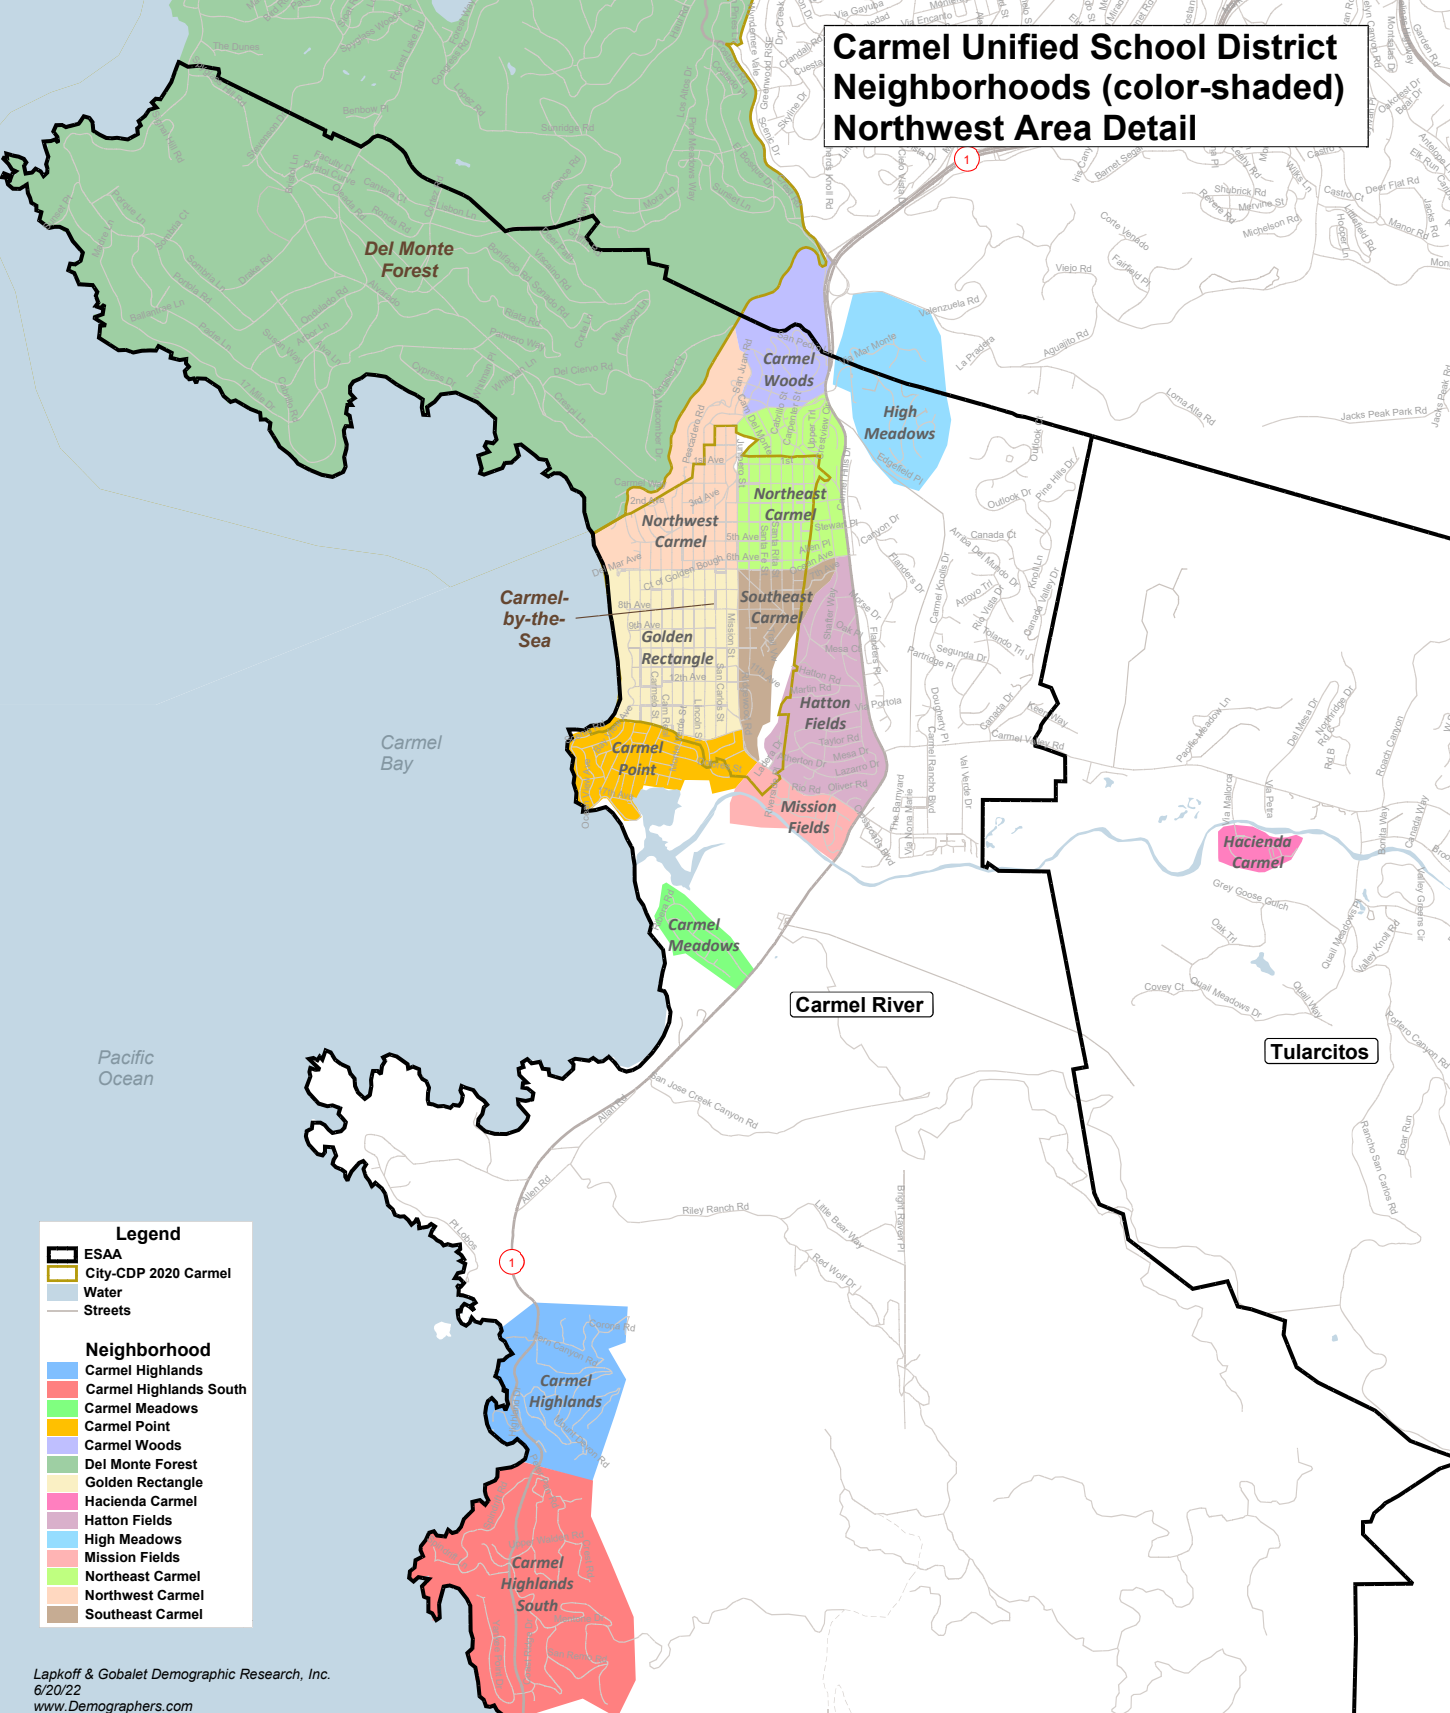

# Carmel Unified School District Neighborhoods (color-shaded) Northwest Area Detail

**Legend**

- ESAA
- City-CDP 2020 Carmel
- Water
- Streets

**Neighborhood**

- Carmel Highlands
- Carmel Highlands South
- Carmel Meadows
- Carmel Point
- Carmel Woods
- Del Monte Forest
- Golden Rectangle
- Hacienda Carmel
- Hatton Fields
- High Meadows
- Mission Fields
- Northeast Carmel
- Northwest Carmel
- Southeast Carmel