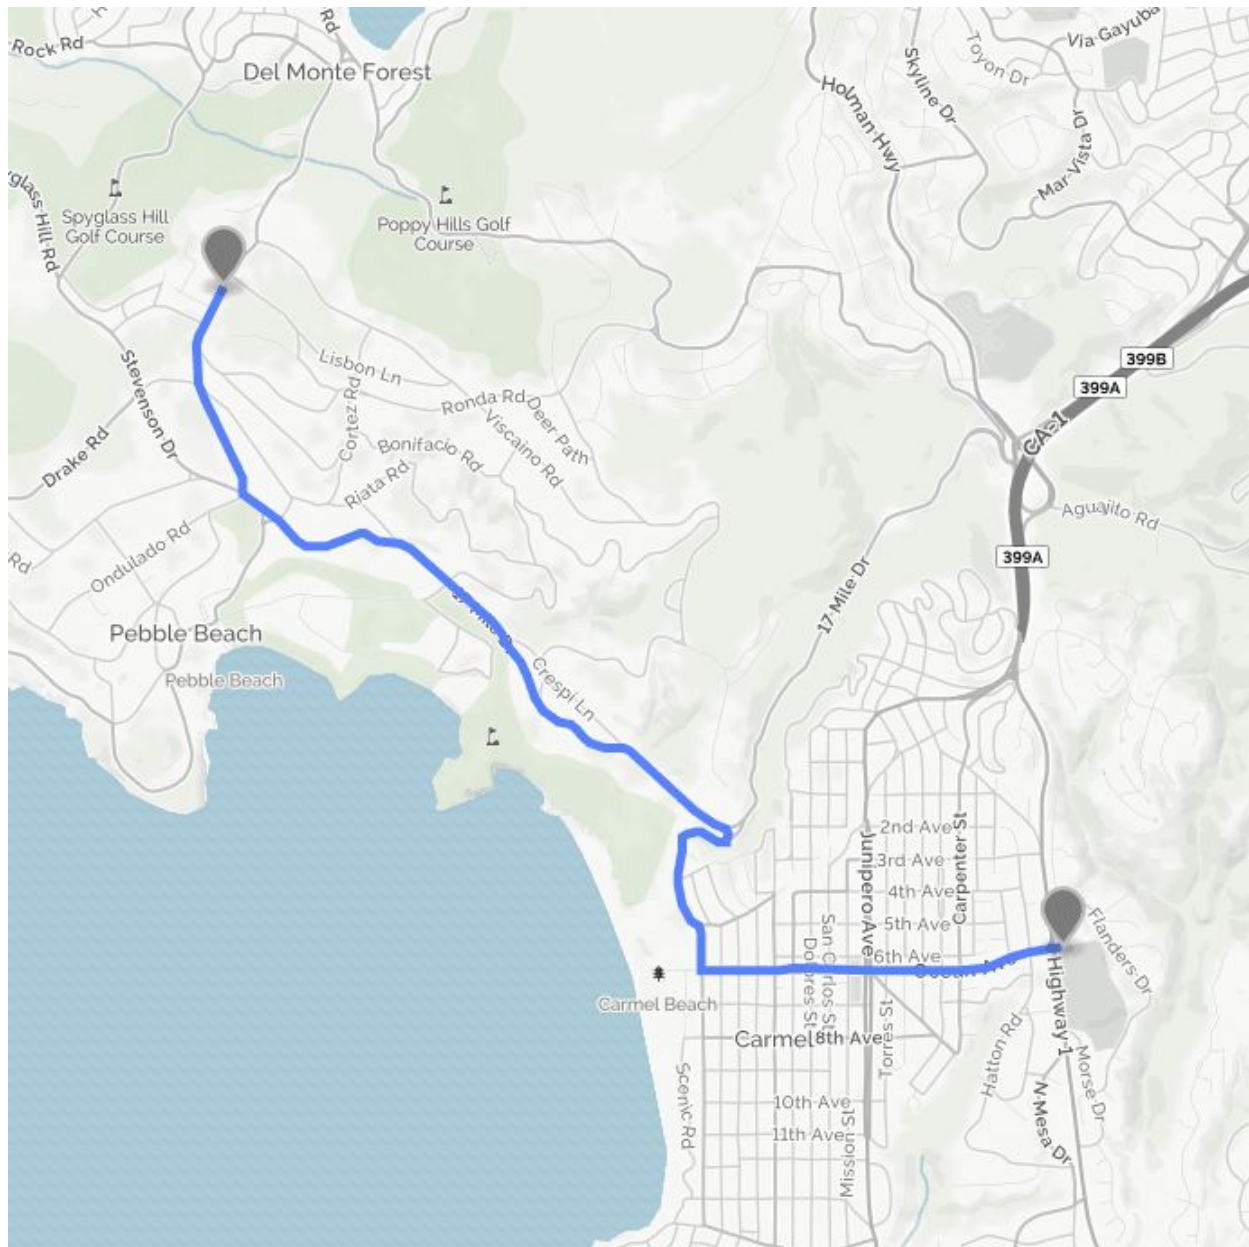

Book a hotel tonight and save with some great deals!
(1-877-577-5766)